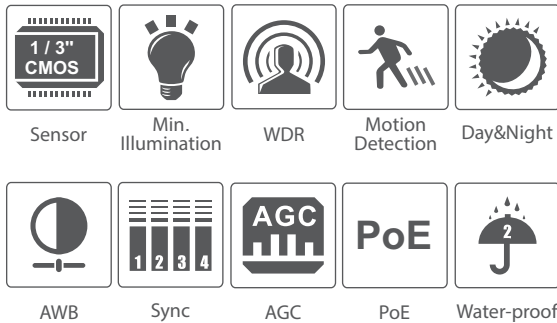

**DOME**

IP Surveillance Camera

**Key Features**

- 4MP (2592 x 1520) full real time coding
- Max. resolution: 2592 x 1520
- ICR auto switch, true day / night
- 20 ~ 30m IR night view distance
- Electrical zoom camera
- **VCA function:** Crowd Density Detection, People Detection, People Counting, Line cross detection, Object removal
- 3D DNR, physical WDR
- Support HLC, BLC and defogging
- ROI coding
- Support CVBS video output and one-way audio
- Support PoE power supply
- Support smart phone, iPad, remote monitoring
- Support P2P
- IP66 ingress protection
- Support three streams